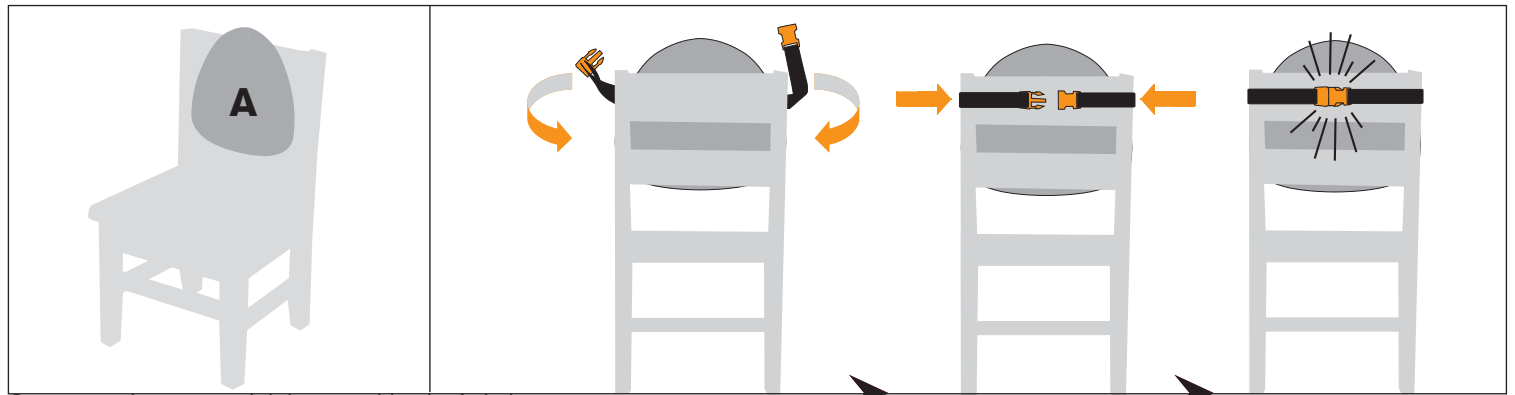

Manual / Specifications

Size 1,2,3

Special Tomato® Liner

Part A and B

Product Securing strap Child

Harness strap

Secure product straps tightly around back of chair

Secure product straps tightly around seat of chair