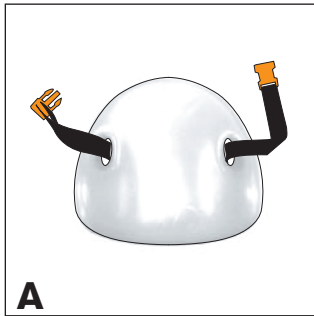

Manual / Specifications

Size 1,2,3

Special Tomato® Liner

Part A and B

Product Securing strap Child

Harness strap

Secure product straps tightly around back of chair

Secure product straps tightly around seat of chair