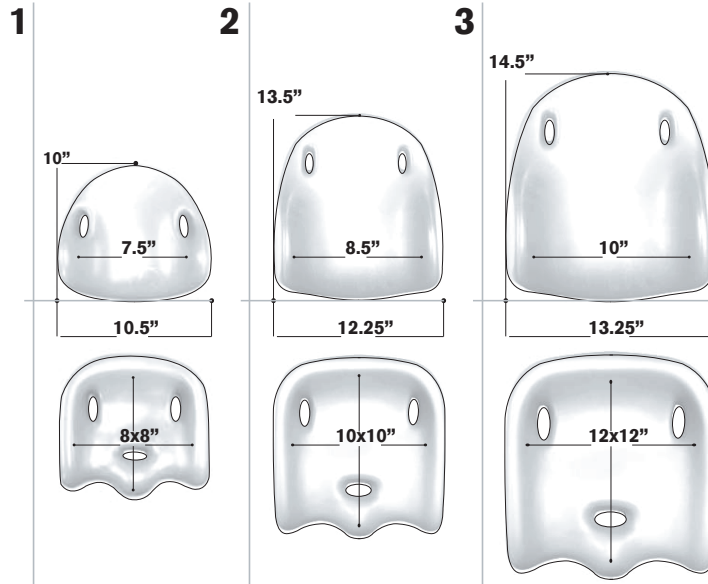

Specifications Size 1,2,3

Limited Warranty

Bergeron by Design warrants to the original retail purchaser of the Special Tomato® product, that if any part or component proves defective in material or workmanship within three years of the purchase date, the defective part will be repaired or replaced (at Bergeron by Design's discretion) free of charge. Warranty service may be performed by an authorized service center or (at Bergeron by Design's discretion) the factory.

This warranty does not cover normal wear and tear, or damage caused by accident or misuse.

To exercise this limited warranty, the user should first obtain a Return Authorization Number from the dealer the Special Tomato® product was purchased from. The product must be delivered charges pre-paid (UPS recommended) to the factory or to an authorized service center, together with a copy of the original invoice, the Return Authorization Number and a written discription of the problem.

Product Care

Special Tomato® Products are impermeable to fluids. Use a mild detergent to clean periodically. To extend the life of the hook and loop strips, comb out the hook portion (hard side) to remove lint and other debris.

Customer Service

Contact your dealer directly. Or...

Customer Service Support

Toll Free: 1.866.529.8407

International: 1.315.429.8407

Fax: 1.315.429.8862

Web: www.specialtomato.com

Notice

No part of this document may be photocopied, reproduced, transmitted, transcribed, stored in a retrieval system or translated to another language or computer language, in any form or by any means, electronic, mechanical, magnetic, optical, chemical, manual, or otherwise without the prior written consent of Bergeron by Design.

Use only Special Tomato® accessories and parts on Special Tomato® products. Special Tomato® parts are not interchangeable with other manufactures' products. Replace any worn parts immediately for safety. © 2013 Bergeron By Design.

⚠ WARNING: Prevent serious injury or death from falls or sliding out

- Always secure child in the restraint
- Never leave child unattended
- Always keep child in view
- Secure straps tightly

Bergeron By Design
15 South Second St.
Dolgeville, NY 13329
1.866.529.8407

AUTHORISED EUROPEAN REPRESENTATIVE

GLOBAL CAREHAB
ROSENVANGS ALLE 32
8260 VIBY J
DENMARK
+45 24 65 55 50