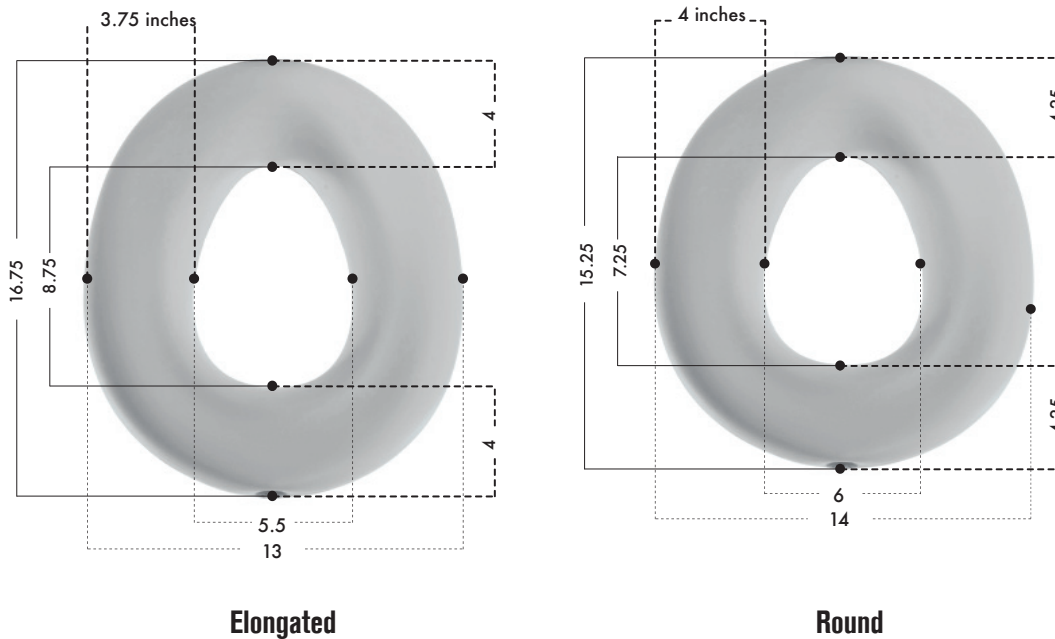

Specifications

Limited Warranty

Bergeron by Design warrants to the original retail purchaser of the Special Tomato® product, that if any part or component proves defective in material or workmanship within five years of the purchase date, the defective part will be repaired or replaced (at Bergeron by Design's discretion) free of charge. Warranty service may be performed by an authorized service center or (at Bergeron by Design's discretion) the factory.

This warranty does not cover normal wear and tear, or damage caused by accident or misuse.

To exercise this limited warranty, the user should first obtain a Return Authorization Number from the dealer the Special Tomato® product was purchased from. The product must be delivered charges pre-paid (UPS recommended) to the factory or to an authorized service center, together with a copy of the original invoice, the Return Authorization Number and a written description of the problem.

Product Care

Special Tomato® Products are impermeable to fluids. Wipe with a mild detergent to clean periodically.

Do not submerge to prevent water from penetrating the air vent.

Customer Service

Contact your dealer directly. Or...

Toll Free: 1.866.529.8407
International: 1.315.429.8407
Fax: 1.315.429.8862
Web: www.specialtomato.com

**AUTHORISED EUROPEAN
REPRESENTATIVE**
GLOBAL CAREHAB
ROSENVANGS ALLE 32
8260 VIBY J
DENMARK
+45 24 65 55 50

Notice

No part of this document may be photocopied, reproduced, transmitted, transcribed, stored in a retrieval system or translated to another language or computer language, in any form or by any means, electronic, mechanical, magnetic, optical, chemical, manual, or otherwise without the prior written consent of Bergeron by Design.

Use only Special Tomato® accessories and parts on Special Tomato® products. Special Tomato® parts are not interchangeable with other manufacturers' products. Replace any worn parts immediately for safety. © 2013 Bergeron By Design.